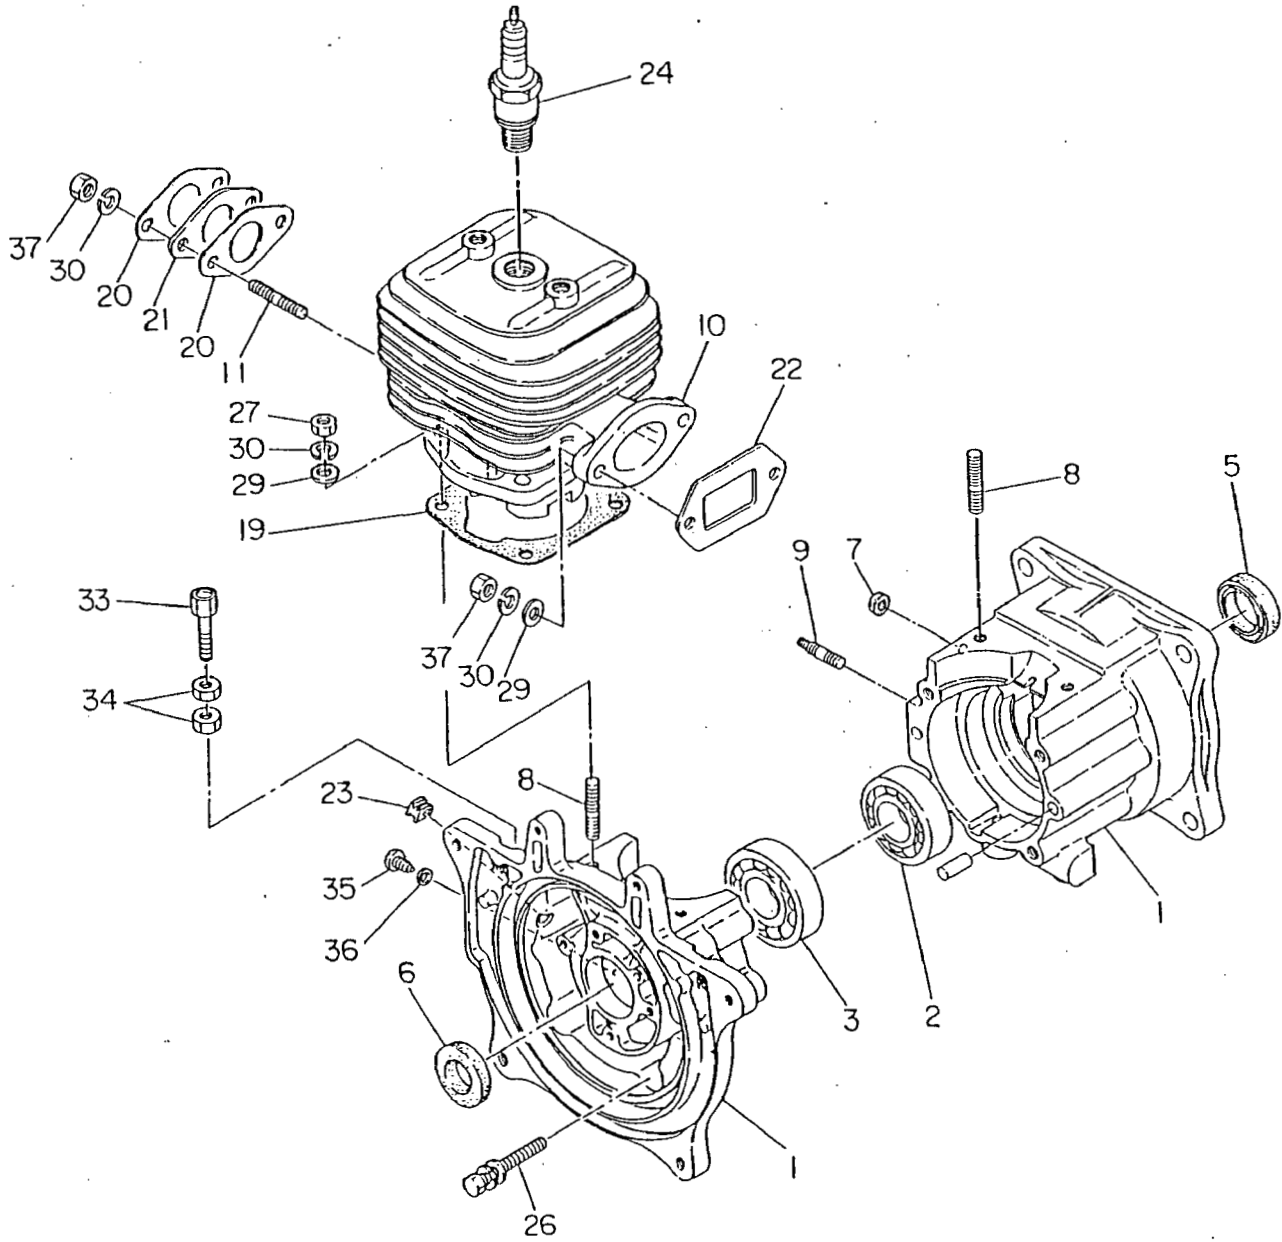

1. CÀRNKCASE and CYLINDER

float