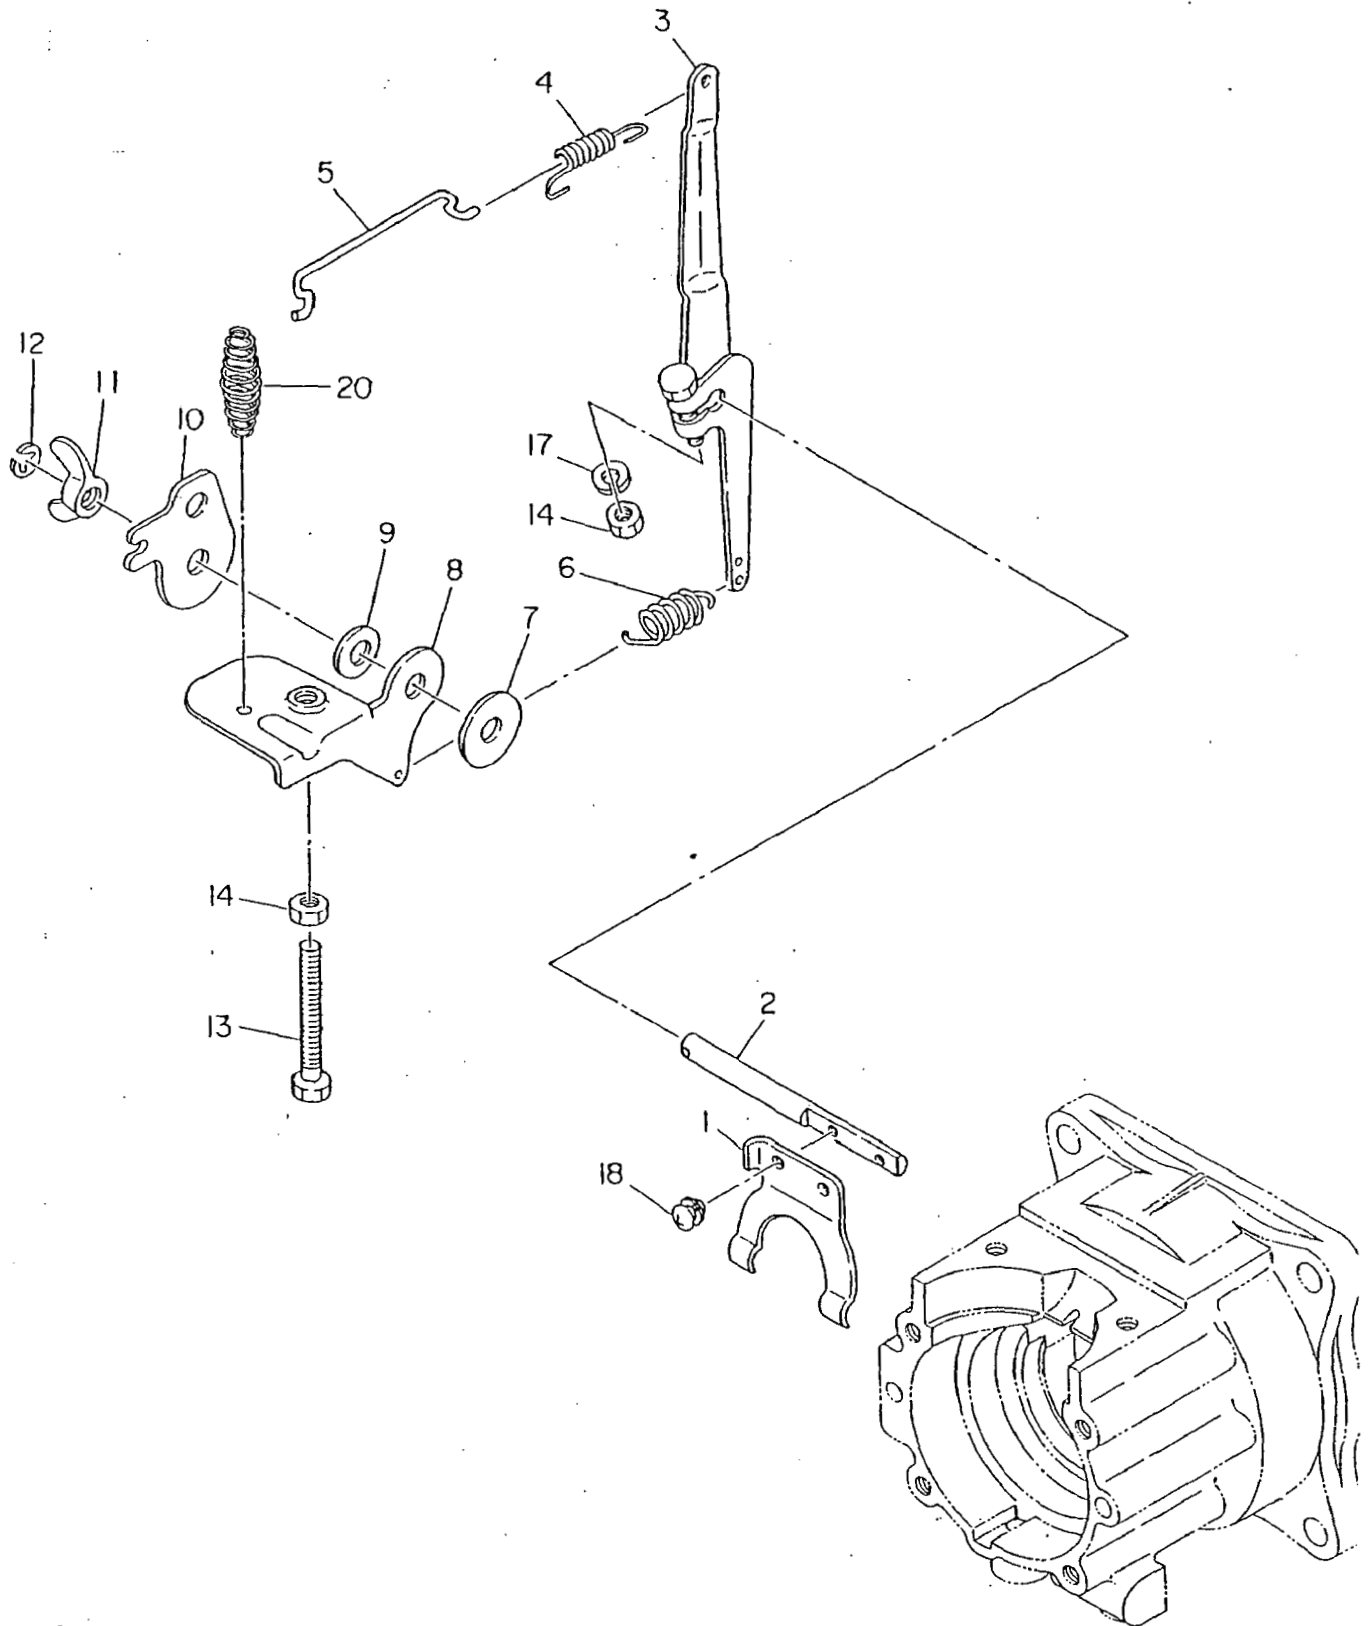

2. CRANKSHAFT and PISTON

3. GOVERNOR

4. BLOWER HOUSING and MUFFLER

5. CARBURETOR and AIR CLEANER

5. CARBURETOR and AIR CLEANER

Ref. No.	Parts Number	Parts Name	Q'ty	Description
* 1	580-60680-00	CARBURETOR ASS'Y	1	Incl. 2~28
2	580-60623-30	PACKING	1	
3	580-60624-60	PACKING	1	
4	580-60621-40	NEEDLE VALVE	1	
5	580-60621-30	FLOAT ARM	1	
6	580-60621-10	PIN	1	
7	580-60623-40	NOZZLE	1	
8	580-60622-40	FLOAT	1	
9	580-60623-50	FLOAT CHAMBER BODY	1	
10	580-60623-60	REVERSE MAIN JET	1	
11	580-60624-10	PACKING	1	
12	580-60624-20	GUIDE HOLDER	1	
13	580-60620-30	CHOKE SPRING	1	
14	580-60622-20	SEAL	1	
15	580-60620-40	STEEL BALL	1	
16	580-60620-50	VALVE (choke)	1	
17	580-60622-10	SHAFT ASS'Y (choke)	1	
18	580-60622-60	SPRING	2	
19	580-60622-30	GUIDE SCREW	1	
20	580-60620-60	PILOT JET	1	
21	580-60621-60	SHAFT ASS'Y (throttle)	1	
22	580-60620-20	THROTTLE VALVE	1	
23	580-60623-20	PILOT SCREW	1	
24	580-60620-10	SPRING WASHER CROSS SCREW	2	
25	580-60621-20	CROSS SCREW	2	
26	580-60623-10	SCREW	1	
27	580-60622-50	WASHER	1	
28	580-60624-50	CLIP	1	
29	050-50800-30	UNION	1	
30	129-25001-03	SPACER	0-4	
*31	580-30190-00	AIR CLEANER ASS'Y	1	Incl. 32~34
33	580-30190-20	LABEL	1	
34	128-32602-07	ELEMENT SET	1	
35	001-10051-00	BOLT AND WASHER ASS'Y	3	
37	560-45013-00	PACKING	1	
38	106-35201-01	LOCK WASHER	1	