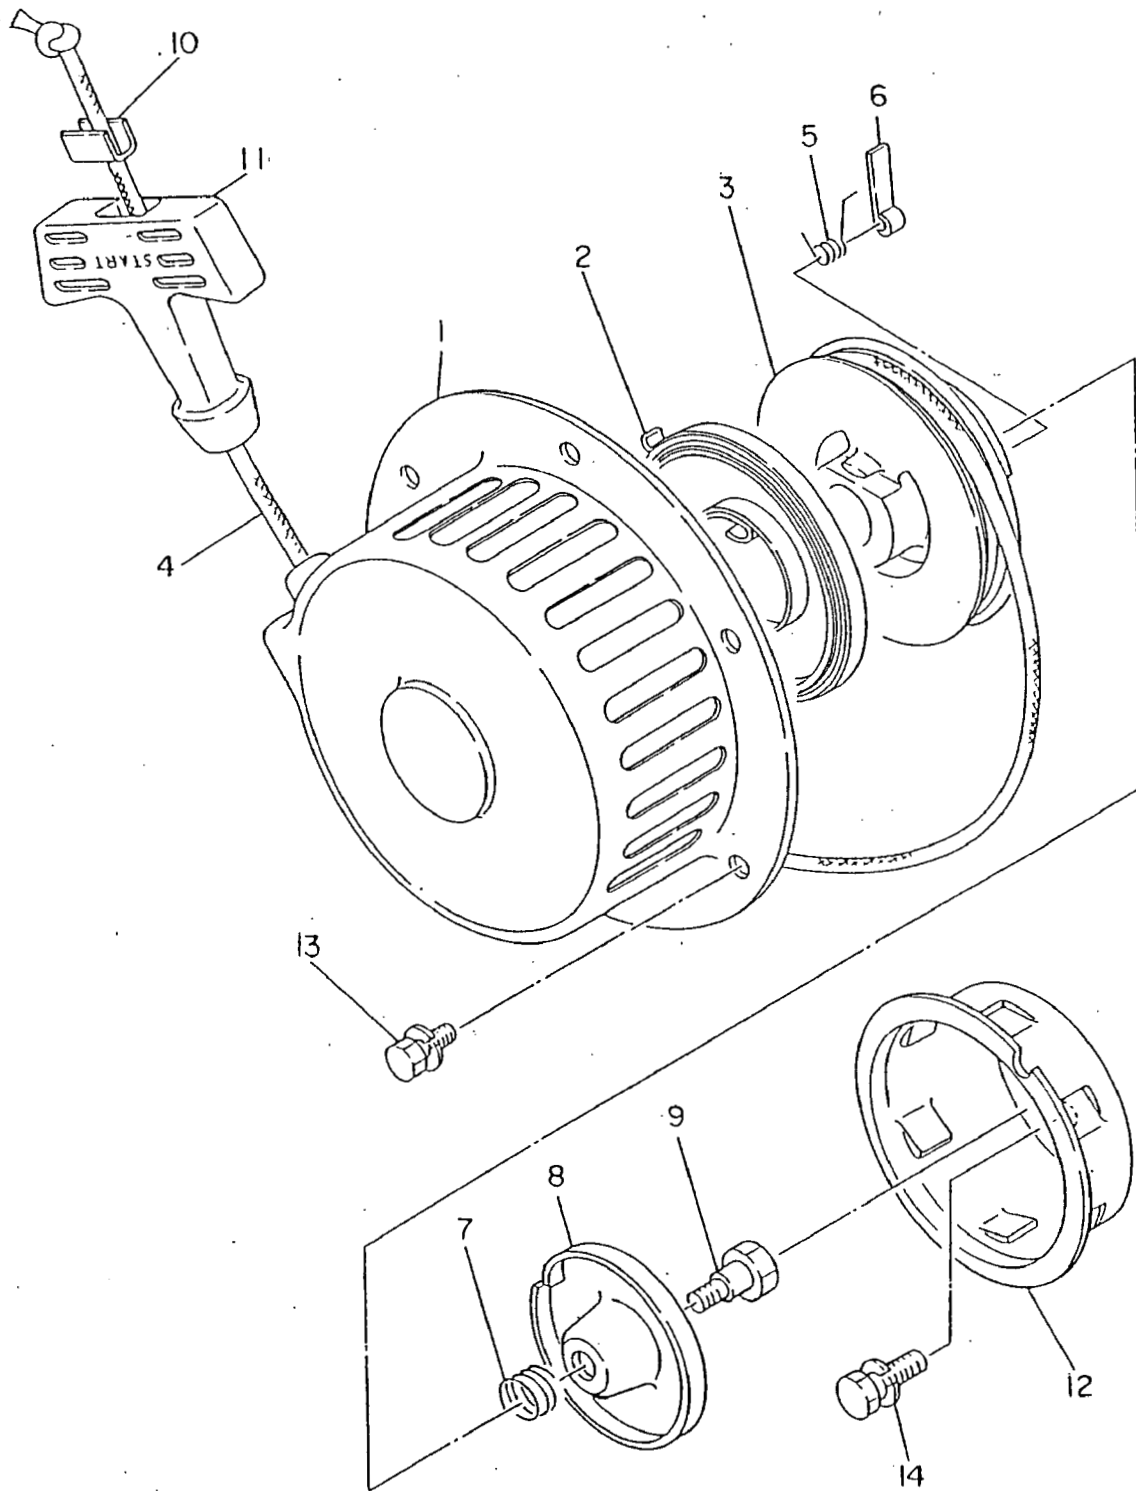

7. RECOIL STARTER