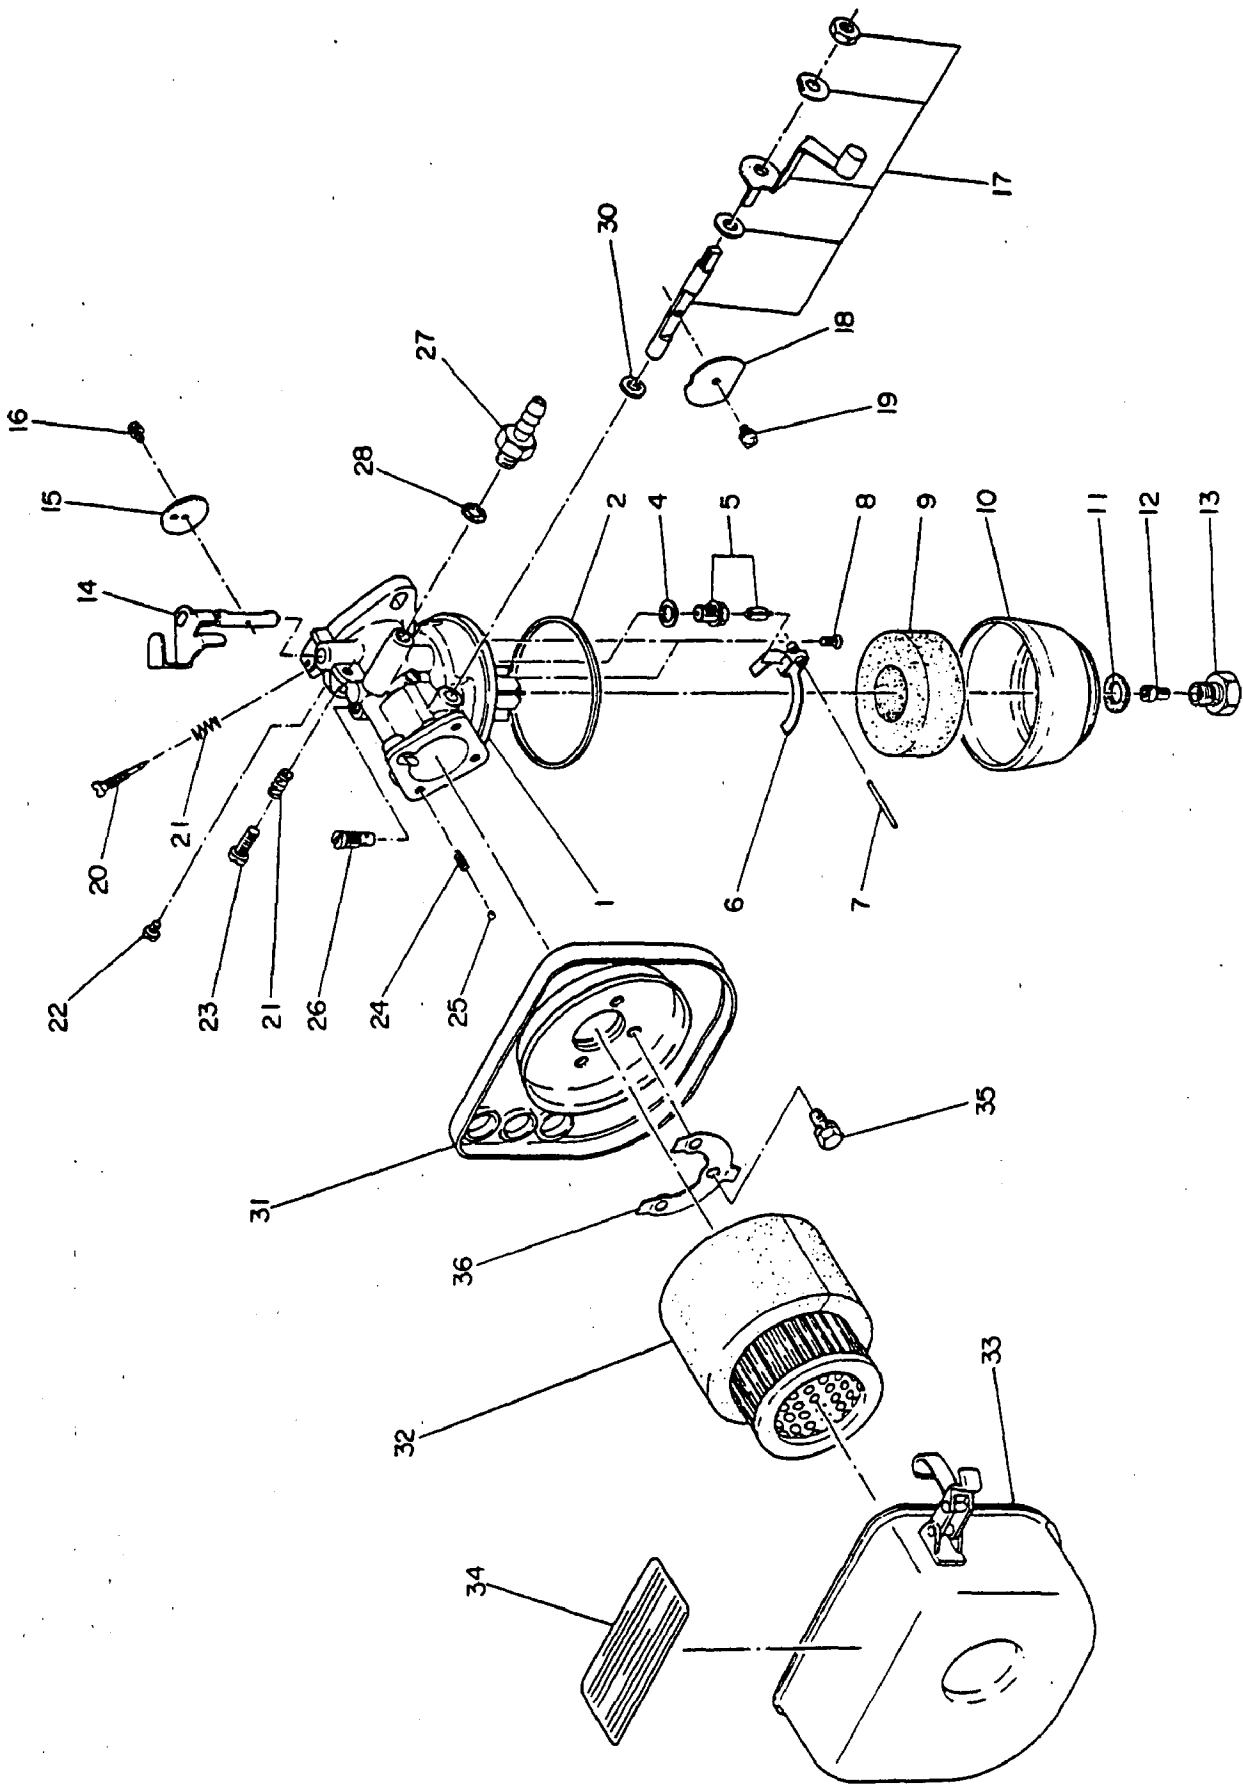

CARBURETOR & AIR CLEANER

Ref. No.	Part No.	Part Name	Q'ty	Description	FOR JAPAN IN U.S. $
1	1066251400	Carburetor ass'y	1	Incl. 2~26,30	
2	1066254708	Packing (float chamber)	1		
4	1066238108	Packing	1		
5	1286250008	Needle valve (1.5 dia)	1		
6	1066251108	Float arm	1		
7	1066251608	Pin (float)	1		
8	1306235808	Screw	1		
9	1066250808	Float	1		
10	1066238908	Float chamber	1		
11	2066243108	Packing (main jet)	1		
12	2076240308	Reverse main jet	1		
13	2066235008	Guide holder	1		
14	1066253408	Shaft ass'y (throttle)	1		
15	1066253808	Throttle valve	1		
16	2096235108	Screw & washer	1		
17	1066255308	Shaft ass'y (choke)	1		
18	1066252708	Choke valve	1		
19	2096235108	Screw & washer	1		
20	1066243608	Pilot screw	1		
21	2066244608	Spring	2		
22	1066235708	Guide screw	1		
23	1066235808	Screw	1		
24	2096244608	Choke spring	1		
25	2096235308	Steel ball	1		
26	2076242008	Pilot jet	1