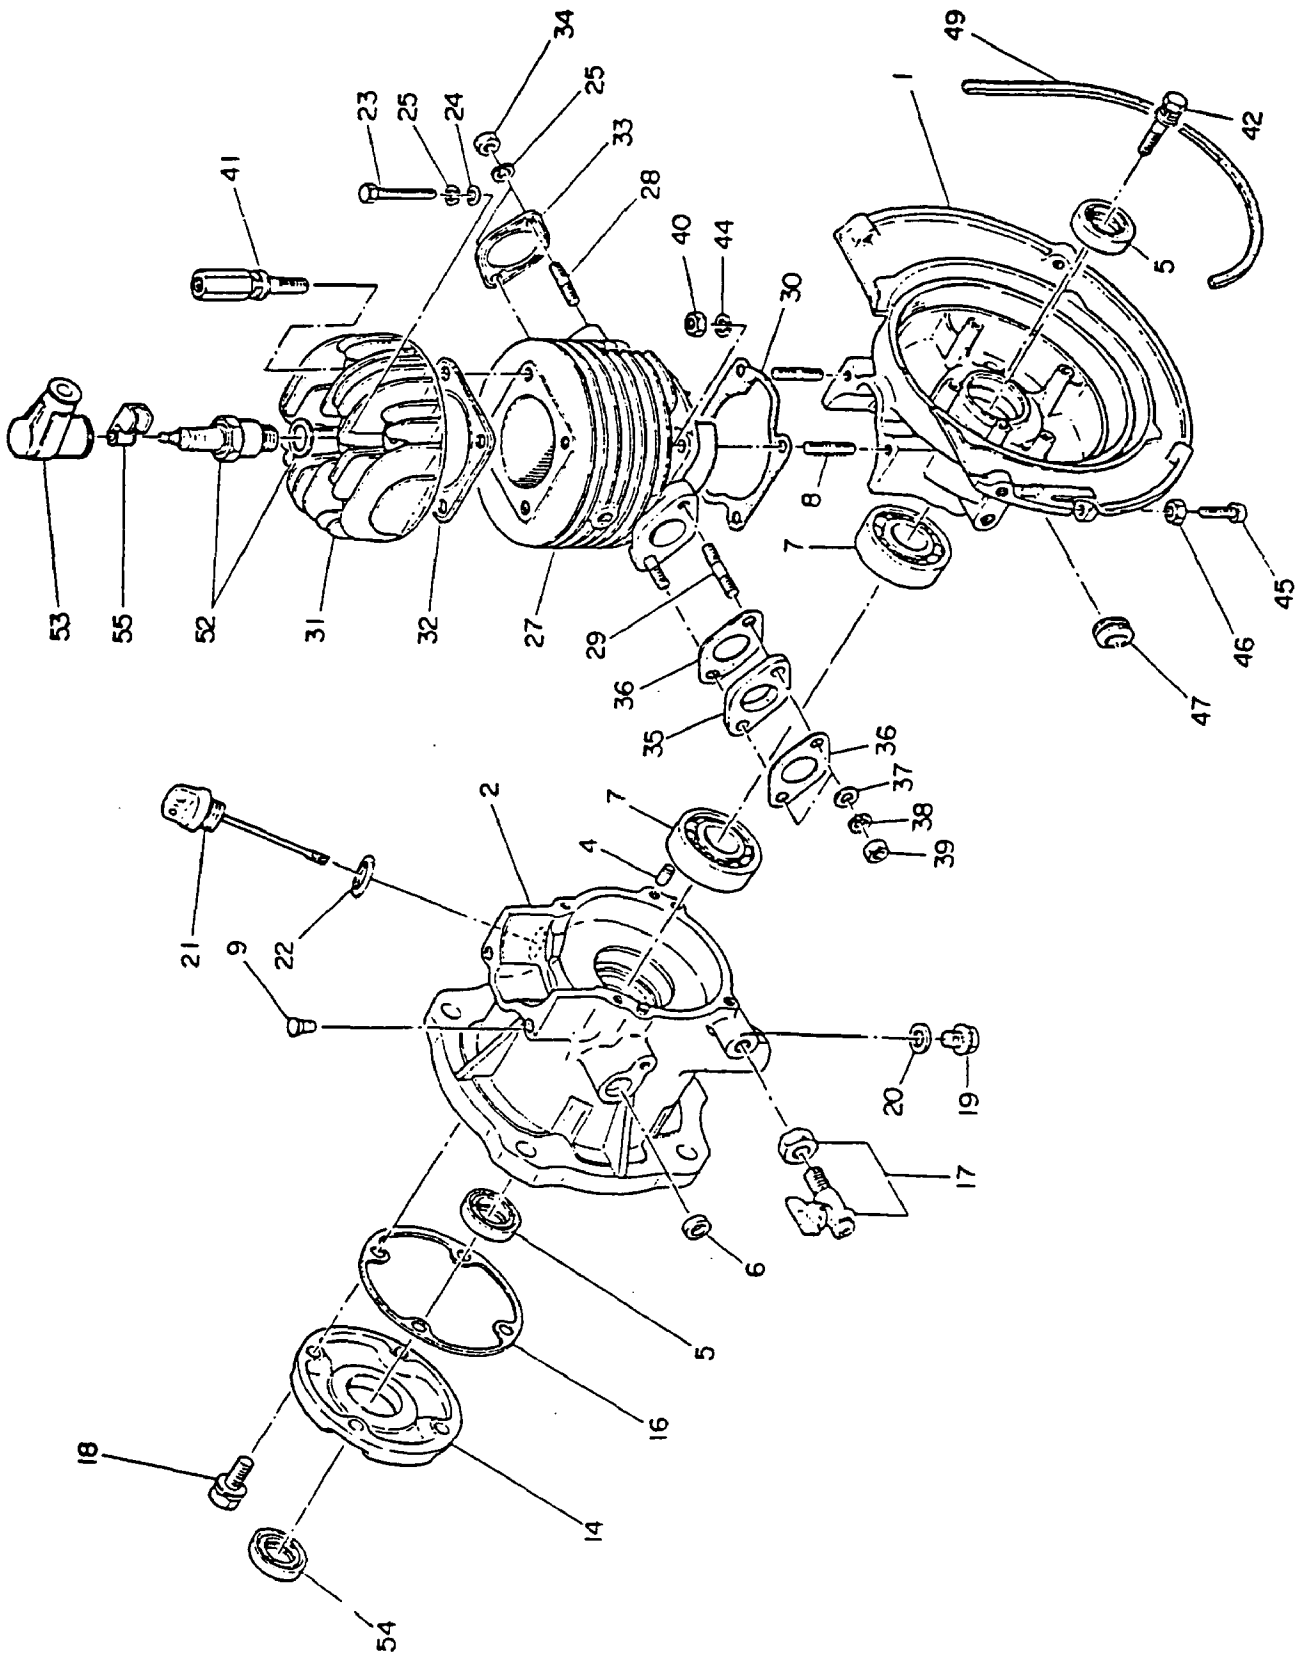

# **OEM PARTS MANUAL**

**Model**

**EC10D WAKITA**

1193M317

**ROBIN AMERICA, INC.**  
**ROBIN TO WISCONSIN ROBIN**  
**ENGINE MODEL CROSS REFERENCE LIST**

ROBIN

WISCONSIN ROBIN

SIDE VALVE

TWO CYCLE

EC13V	WT1-125V
-------	----------

DIESEL

DY23	WRD1-230
DY27	WRD1-270
DY30	WRD1-300
DY35	WRD1-350
DY41	WRD1-410

**Introduction**

This catalog is designed to identify **Robin Engine** parts.

When ordering parts, it is always advisable to list the engine model, specification number and serial number. With this information, we can check your order for any incorrect part numbers. Use your Service Parts List to ensure proper part number and nomenclature identification.

**ROBIN AMERICA INC.** reserves the right to modify, alter and improve engines and parts. Part numbers and the structure of parts may change from those shown in this catalog.

**Table of Contents**

Crankcase and Cylinder .....	1
Crankshaft and Piston .....	2
Governor.....	3
Blower Housing and Muffler .....	4
Carburetor and Air Cleaner .....	5
Magneto.....	6
Recoil Starter .....	7
Accessories .....	8
Parts to be Shipped Loose .....	9

1 CRANKCASE & CYLINDER

Ref. No.	Part No.	Part Name	Q'ty	Description	FOB, JAPAN IN U.S. \$
1	1061070101	Crankcase complete	1	Incl. 2,4~9,42	
1	1061010123	Crankcase 1	1		
2	1061070103	Crankcase 2	1		
4	0310060010	Dowel pin	2		
5	0440200010	Oil seal	2		
6	0440080010	Oil seal	1		
7	0600200020	Ball bearing	2		
8	0105060090	Stud	4		
9	0670070100	Air breather	1		
14	1061160111	Crankcase cover complete	1	Incl. 54	
16	1061500203	Gasket (case cover)	1		
17	0643000100	Drain cock	1		
18	0011406160	Bolt & washer ass'y	4		
19	0401080010	Plug	1		
20	0210080010	Gasket	1		
21	1066360601	Oil gauge complete	1		
22	0210160010	Gasket	1		
23	0103080010	Rolt	2		
24	0031008000	Washer	2		
25	0032008000	Spring washer	4		
27	1061240501	Cylinder complete	1	Incl. 28,29	
28	0013108301	Stud	2		
29	0013106301	Stud	2		
30	1061500123	Gasket (cylinder)	1		
31	1061300113	Cylinder head	1		