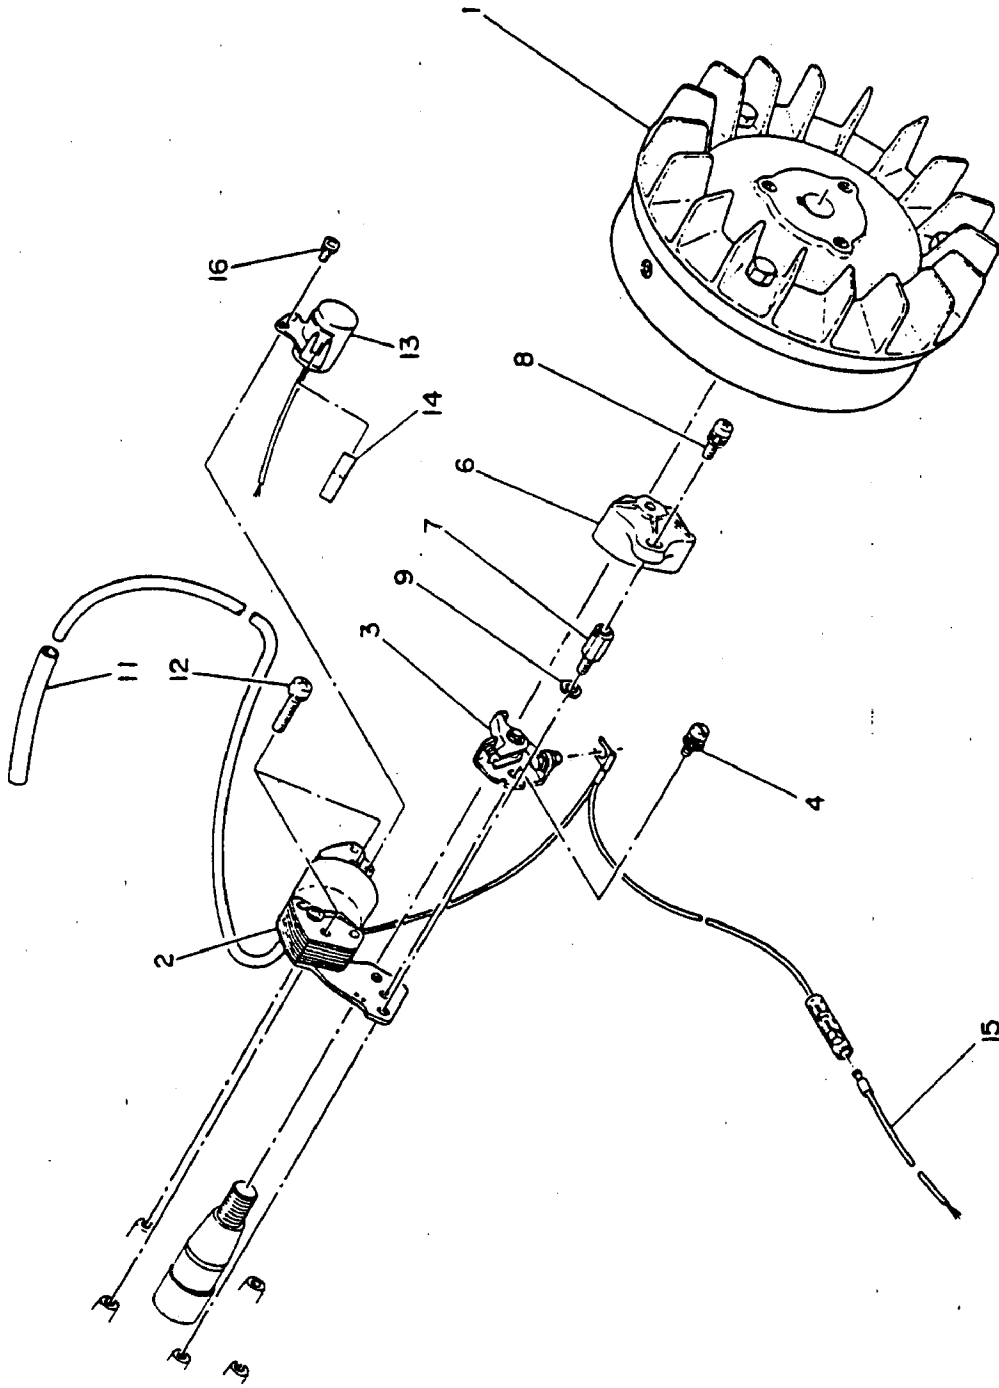

TWO CYCLE

EC13V	WT1-125V
-------	----------

DIESEL

DY23	WRD1-230
DY27	WRD1-270
DY30	WRD1-300
DY35	WRD1-350
DY41	WRD1-410

**Introduction**

This catalog is designed to identify **Robin Engine** parts.

When ordering parts, it is always advisable to list the engine model, specification number and serial number. With this information, we can check your order for any incorrect part numbers. Use your Service Parts List to ensure proper part number and nomenclature identification.

## CARBURETOR &amp; AIR CLEANER

Ref. No.	Part No.	Part Name	Q'ty	Description	FOR JAPAN IN U.S. \$
1	1066251400	Carburetor ass'y	1	Incl. 2~26,30	
2	1066254708	Packing (float chamber)	1		
4	1066238108	Packing	1		
5	1286250008	Needle valve (1.5 dia)	1		
6	1066251108	Float arm	1		
7	1066251608	Pin (float)	1		
8	1306235808	Screw	1		
9	1066250808	Float	1		
10	1066238908	Float chamber	1		
11	2066243108	Packing (main jet)	1		
12	2076240308	Reverse main jet	1		
13	2066235008	Guide holder	1		
14	1066253408	Shaft ass'y (throttle)	1		
15	1066253808	Throttle valve	1		
16	2096235108	Screw & washer	1		
17	1066255308	Shaft ass'y (choke)	1		
18	1066252708	Choke valve	1		
19	2096235108	Screw & washer	1		
20	1066243608	Pilot screw	1		
21	2066244608	Spring	2		
22	1066235708	Guide screw	1		
23	1066235808	Screw	1		
24	2096244608	Choke spring	1		
25	2096235308	Steel ball	1		
26	2076242008	Pilot jet	1		