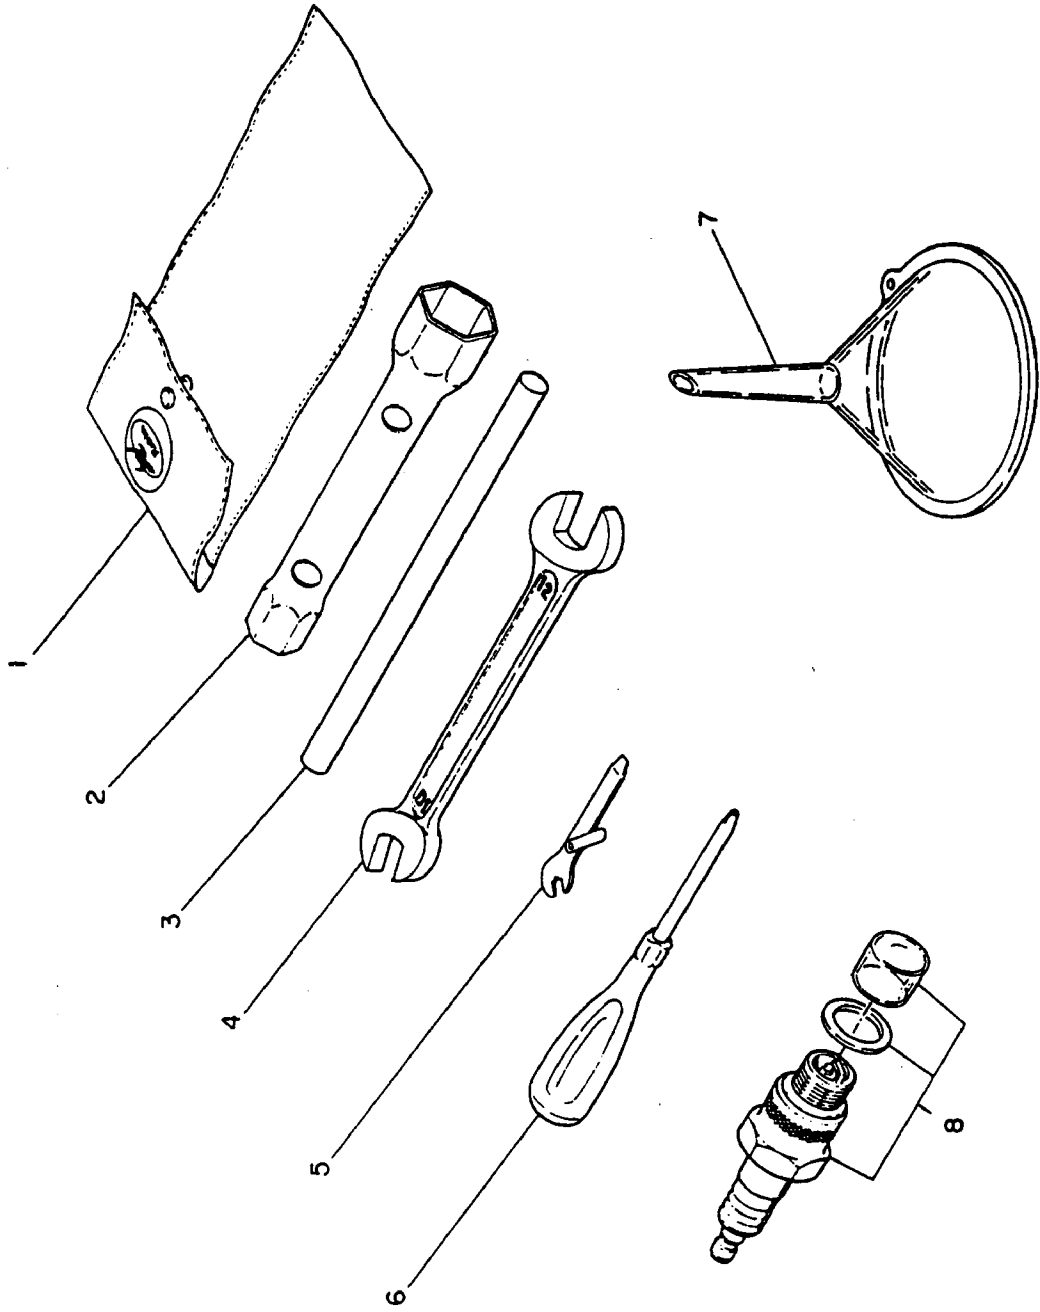

TWO CYCLE

EC13V	WT1-125V
-------	----------

DIESEL

DY23	WRD1-230
DY27	WRD1-270
DY30	WRD1-300
DY35	WRD1-350
DY41	WRD1-410

**Introduction**

This catalog is designed to identify **Robin Engine** parts.

When ordering parts, it is always advisable to list the engine model, specification number and serial number. With this information, we can check your order for any incorrect part numbers. Use your Service Parts List to ensure proper part number and nomenclature identification.

## CARBURETOR &amp; AIR CLEANER

Ref. No.	Part No.	Part Name	Q'ty	Description	FOR JAPAN IN U.S. \$
1	1066251400	Carburetor ass'y	1	Incl. 2~26,30	
2	1066254708	Packing (float chamber)	1		
4	1066238108	Packing	1		
5	1286250008	Needle valve (1.5 dia)	1		
6	1066251108	Float arm	1		
7	1066251608	Pin (float)	1		
8	1306235808	Screw	1		
9	1066250808	Float	1		
10	1066238908	Float chamber	1		
11	2066243108	Packing (main jet)	1		
12	2076240308	Reverse main jet	1		
13	2066235008	Guide holder	1		
14	1066253408	Shaft ass'y (throttle)	1		
15	1066253808	Throttle valve	1		
16	2096235108	Screw & washer	1		
17	1066255308	Shaft ass'y (choke)	1		
18	1066252708	Choke valve	1		
19	2096235108	Screw & washer	1		
20	1066243608	Pilot screw	1		
21	2066244608	Spring	2		
22	1066235708	Guide screw	1		
23	1066235808	Screw	1		
24	2096244608	Choke spring	1		
25	2096235308	Steel ball	1		
26	2076242008	Pilot jet	1		