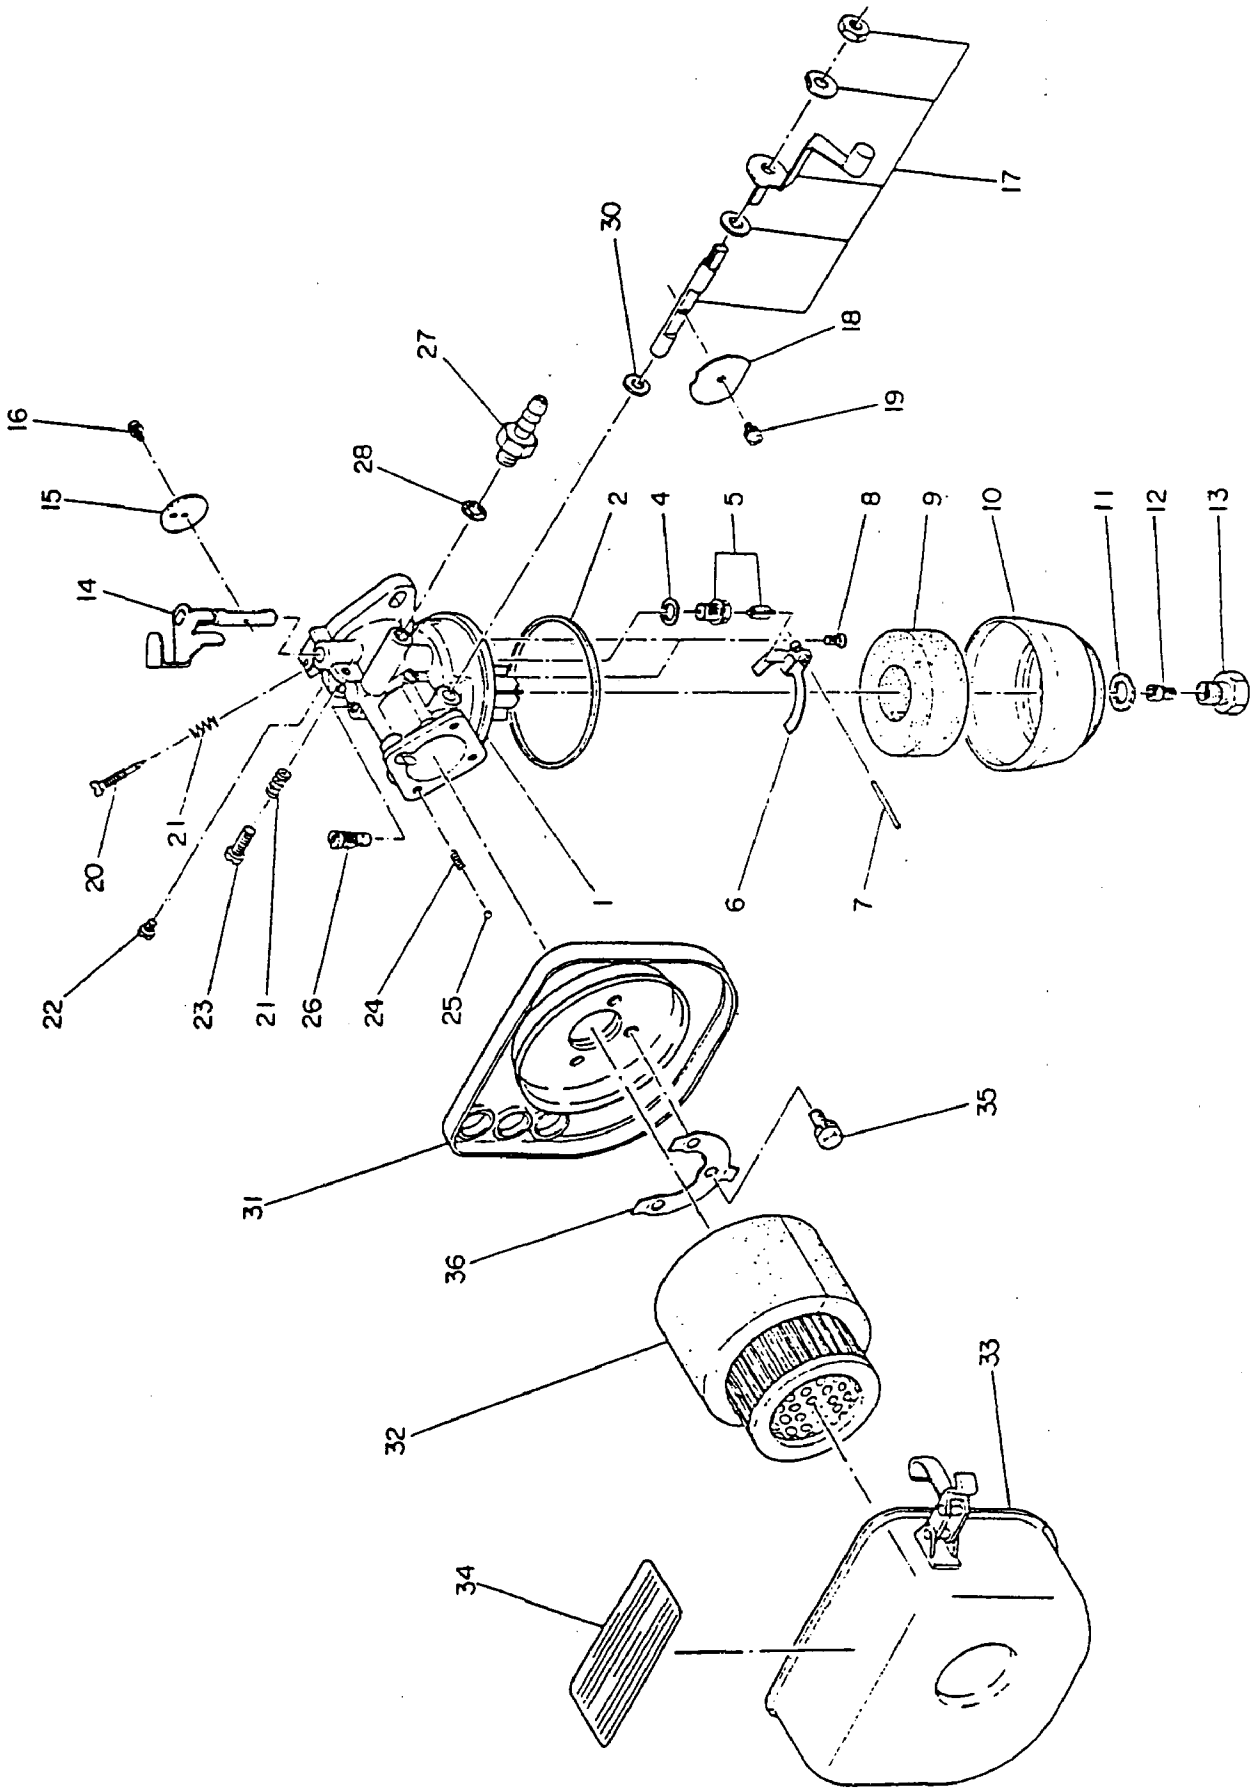

CARBURETOR & AIR CLEANER

Ref. No.	Part No.	Part Name	Q'ty	Description	FOR JAPAN IN U.S. $
1	1066251400	Carburetor ass'y	1	Incl. 2~26,30	
2	1066254708	Packing (float chamber)	1		
4	1066238108	Packing	1		
5	1286250008	Needle valve (1.5 dia)	1		
6	1066251108	Float arm	1		
7	1066251608	Pin (float)	1		
8	1306235808	Screw	1		
9	1066250808	Float	1		
10	1066238908	Float chamber	1		
11	2066243108	Packing (main jet)	1		
12	2076240308	Reverse main jet	1		
13	2066235008	Guide holder	1		
14	1066253408	Shaft ass'y (throttle)	1		
15	1066253808	Throttle valve	1		
16	2096235108	Screw & washer	1		
17	1066255308	Shaft ass'y (choke)	1		
18	1066252708	Choke valve	1		
19	2096235108	Screw & washer	1		
20	1066243608	Pilot screw	1		
21	2066244608	Spring	2		
22	1066235708	Guide screw	1		
23	1066235808	Screw	1		
24	2096244608	Choke spring	1		
25	2096235308	Steel ball	1		
26	2076242008	Pilot jet	1