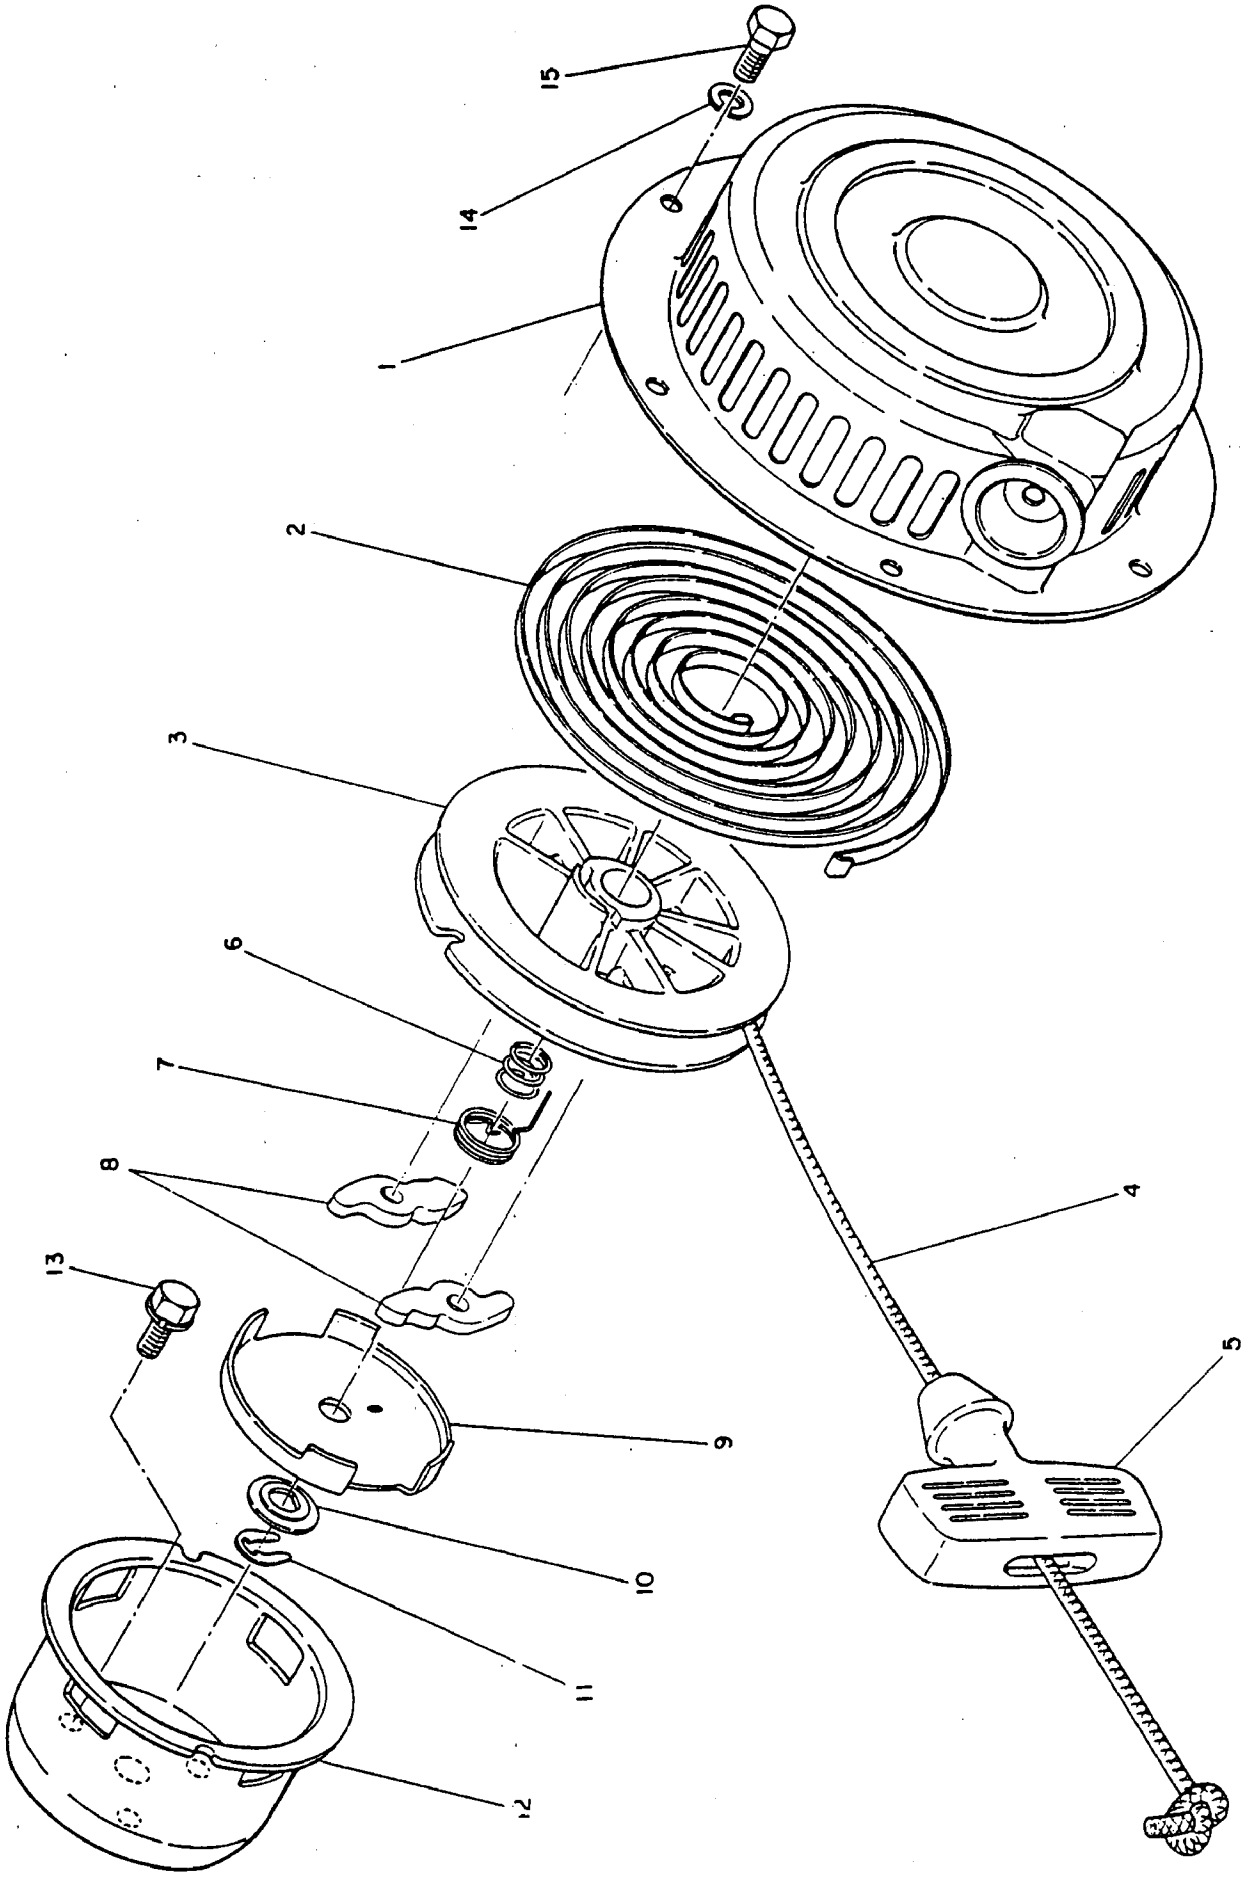

TWO CYCLE

EC13V	WT1-125V
-------	----------

DIESEL

DY23	WRD1-230
DY27	WRD1-270
DY30	WRD1-300
DY35	WRD1-350
DY41	WRD1-410

**Introduction**

This catalog is designed to identify **Robin Engine** parts.

When ordering parts, it is always advisable to list the engine model, specification number and serial number. With this information, we can check your order for any incorrect part numbers. Use your Service Parts List to ensure proper part number and nomenclature identification.

**ROBIN AMERICA INC.** reserves the right to modify, alter and improve engines and parts. Part numbers and the structure of parts may change from those shown in this catalog.

**Table of Contents**

Crankcase and Cylinder .....	1
Crankshaft and Piston .....	2
Governor.....	3
Blower Housing and Muffler .....	4
Carburetor and Air Cleaner .....	5
Magneto.....	6
Recoil Starter .....	7
Accessories .....	8
Parts to be Shipped Loose .....	9

## CARBURETOR &amp; AIR CLEANER

Ref. No.	Part No.	Part Name	Q'ty	Description	FOR JAPAN IN U.S. \$
1	1066251400	Carburetor ass'y	1	Incl. 2~26,30	
2	1066254708	Packing (float chamber)	1		
4	1066238108	Packing	1		
5	1286250008	Needle valve (1.5 dia)	1		
6	1066251108	Float arm	1		
7	1066251608	Pin (float)	1		
8	1306235808	Screw	1		
9	1066250808	Float	1		
10	1066238908	Float chamber	1		
11	2066243108	Packing (main jet)	1		
12	2076240308	Reverse main jet	1		
13	2066235008	Guide holder	1		
14	1066253408	Shaft ass'y (throttle)	1		
15	1066253808	Throttle valve	1		
16	2096235108	Screw & washer	1		
17	1066255308	Shaft ass'y (choke)	1		
18	1066252708	Choke valve	1		
19	2096235108	Screw & washer	1		
20	1066243608	Pilot screw	1		
21	2066244608	Spring	2		
22	1066235708	Guide screw	1		
23	1066235808	Screw	1		
24	2096244608	Choke spring	1		
25	2096235308	Steel ball	1		
26	2076242008	Pilot jet	1		