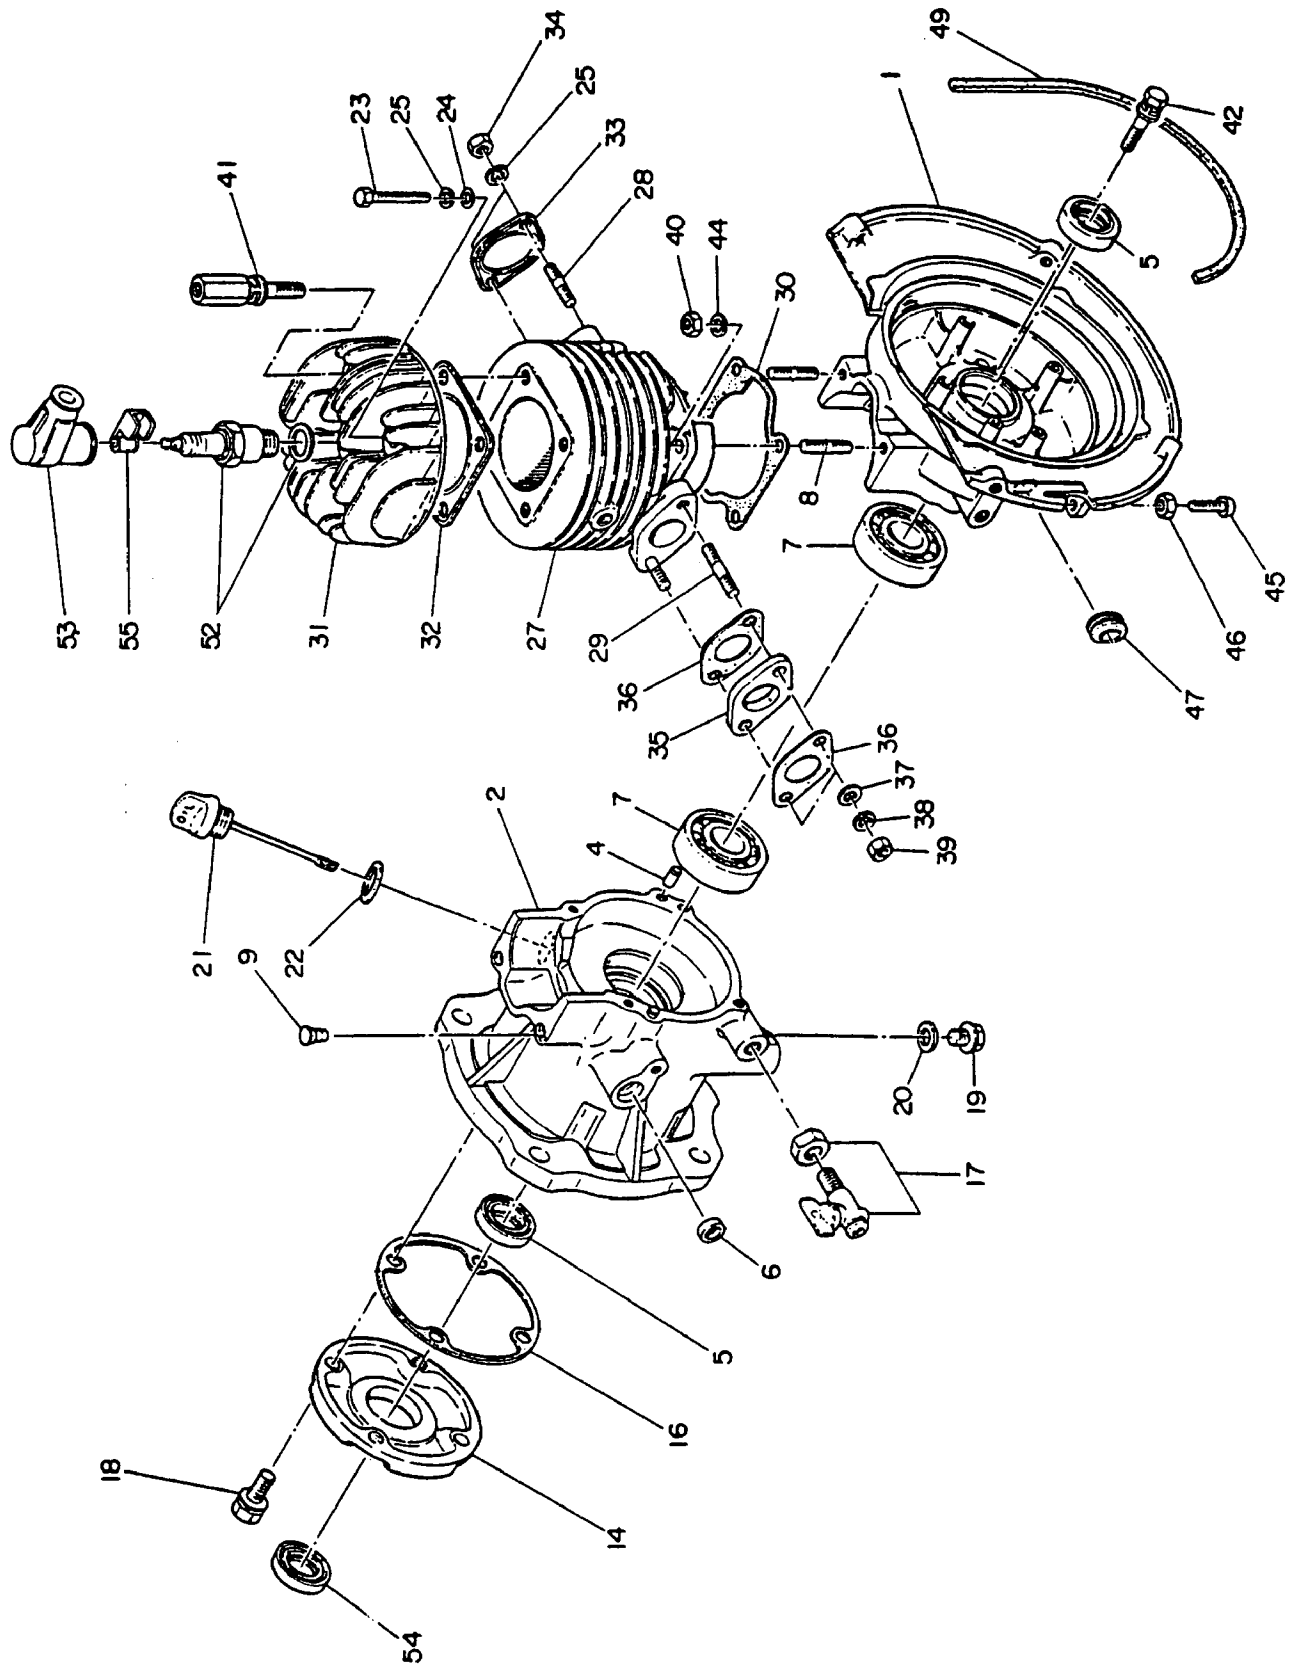

# **OEM PARTS MANUAL**

**Model**

**EC10D WAKITA**

1193M317

**ROBIN AMERICA, INC.**  
**ROBIN TO WISCONSIN ROBIN**  
**ENGINE MODEL CROSS REFERENCE LIST**

ROBIN

WISCONSIN ROBIN

SIDE VALVE

TWO CYCLE

EC13V	WT1-125V
-------	----------

DIESEL

DY23	WRD1-230
DY27	WRD1-270
DY30	WRD1-300
DY35	WRD1-350
DY41	WRD1-410

**Introduction**

This catalog is designed to identify **Robin Engine** parts.

When ordering parts, it is always advisable to list the engine model, specification number and serial number. With this information, we can check your order for any incorrect part numbers. Use your Service Parts List to ensure proper part number and nomenclature identification.

**ROBIN AMERICA INC.** reserves the right to modify, alter and improve engines and parts. Part numbers and the structure of parts may change from those shown in this catalog.

**Table of Contents**

Crankcase and Cylinder .....	1
Crankshaft and Piston .....	2
Governor.....	3
Blower Housing and Muffler .....	4
Carburetor and Air Cleaner .....	5
Magneto.....	6
Recoil Starter .....	7
Accessories .....	8
Parts to be Shipped Loose .....	9

1 CRANKCASE & CYLINDER

Ref. No.	Part No.	Part Name	Q'ty	Description	FOB, JAPAN IN U.S. \$
1	1061070101	Crankcase complete	1	Incl. 2,4~9,42	
1	1061010123	Crankcase 1	1		
2	1061070103	Crankcase 2	1		
4	0310060010	Dowel pin	2		
5	0440200010	Oil seal	2		
6	0440080010	Oil seal	1		
7	0600200020	Ball bearing	2		
8	0105060090	Stud	4		
9	0670070100	Air breather	1		
14	1061160111	Crankcase cover complete	1	Incl. 54	
16	1061500203	Gasket (case cover)	1		
17	0643000100	Drain cock	1		
18	0011406160	Bolt & washer ass'y	4		
19	0401080010	Plug	1		
20	0210080010	Gasket	1		
21	1066360601	Oil gauge complete	1		
22	0210160010	Gasket	1		
23	0103080010	Rolt	2		
24	0031008000	Washer	2		
25	0032008000	Spring washer	4		
27	1061240501	Cylinder complete	1	Incl. 28,29	
28	0013108301	Stud	2		
29	0013106301	Stud	2		
30	1061500123	Gasket (cylinder)	1		
31	1061300113	Cylinder head	1		