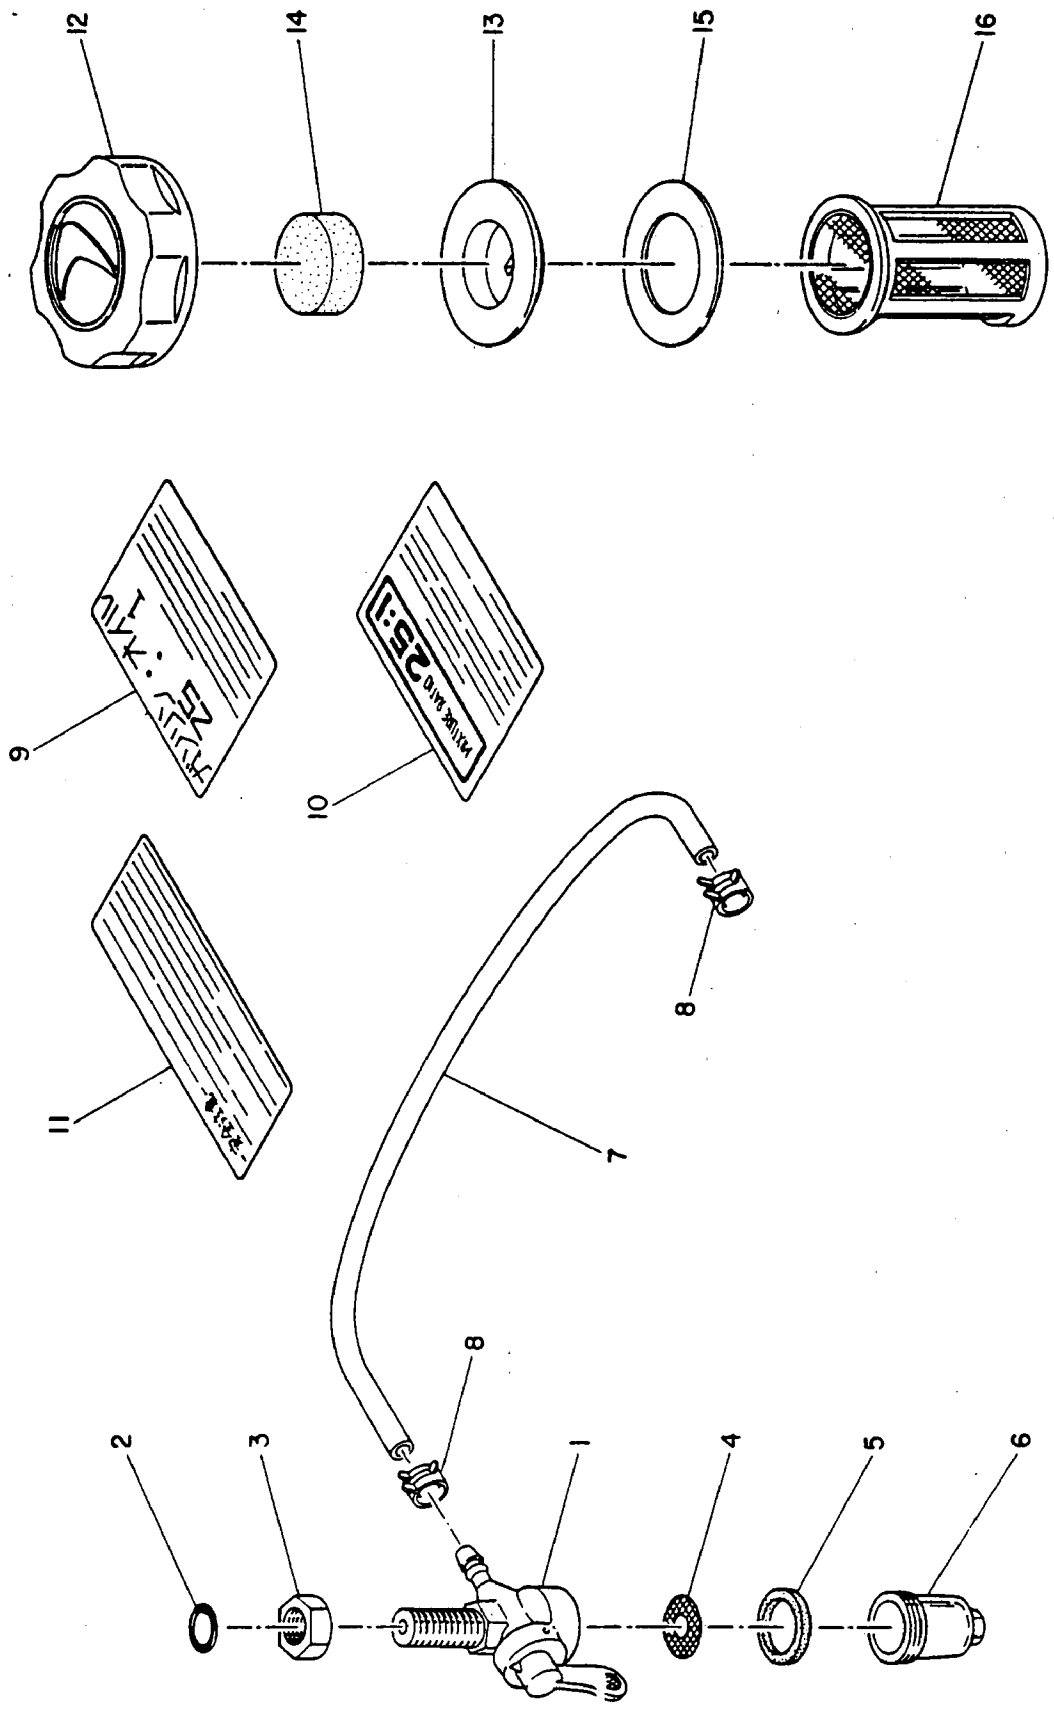

TWO CYCLE

EC13V	WT1-125V
-------	----------

DIESEL

DY23	WRD1-230
DY27	WRD1-270
DY30	WRD1-300
DY35	WRD1-350
DY41	WRD1-410

**Introduction**

This catalog is designed to identify **Robin Engine** parts.

When ordering parts, it is always advisable to list the engine model, specification number and serial number. With this information, we can check your order for any incorrect part numbers. Use your Service Parts List to ensure proper part number and nomenclature identification.

## CARBURETOR &amp; AIR CLEANER

Ref. No.	Part No.	Part Name	Q'ty	Description	FOR JAPAN IN U.S. \$
1	1066251400	Carburetor ass'y	1	Incl. 2~26,30	
2	1066254708	Packing (float chamber)	1		
4	1066238108	Packing	1		
5	1286250008	Needle valve (1.5 dia)	1		
6	1066251108	Float arm	1		
7	1066251608	Pin (float)	1		
8	1306235808	Screw	1		
9	1066250808	Float	1		
10	1066238908	Float chamber	1		
11	2066243108	Packing (main jet)	1		
12	2076240308	Reverse main jet	1		
13	2066235008	Guide holder	1		
14	1066253408	Shaft ass'y (throttle)	1		
15	1066253808	Throttle valve	1		
16	2096235108	Screw & washer	1		
17	1066255308	Shaft ass'y (choke)	1		
18	1066252708	Choke valve	1		
19	2096235108	Screw & washer	1		
20	1066243608	Pilot screw	1		
21	2066244608	Spring	2		
22	1066235708	Guide screw	1		
23	1066235808	Screw	1		
24	2096244608	Choke spring	1		
25	2096235308	Steel ball	1		
26	2076242008	Pilot jet	1		